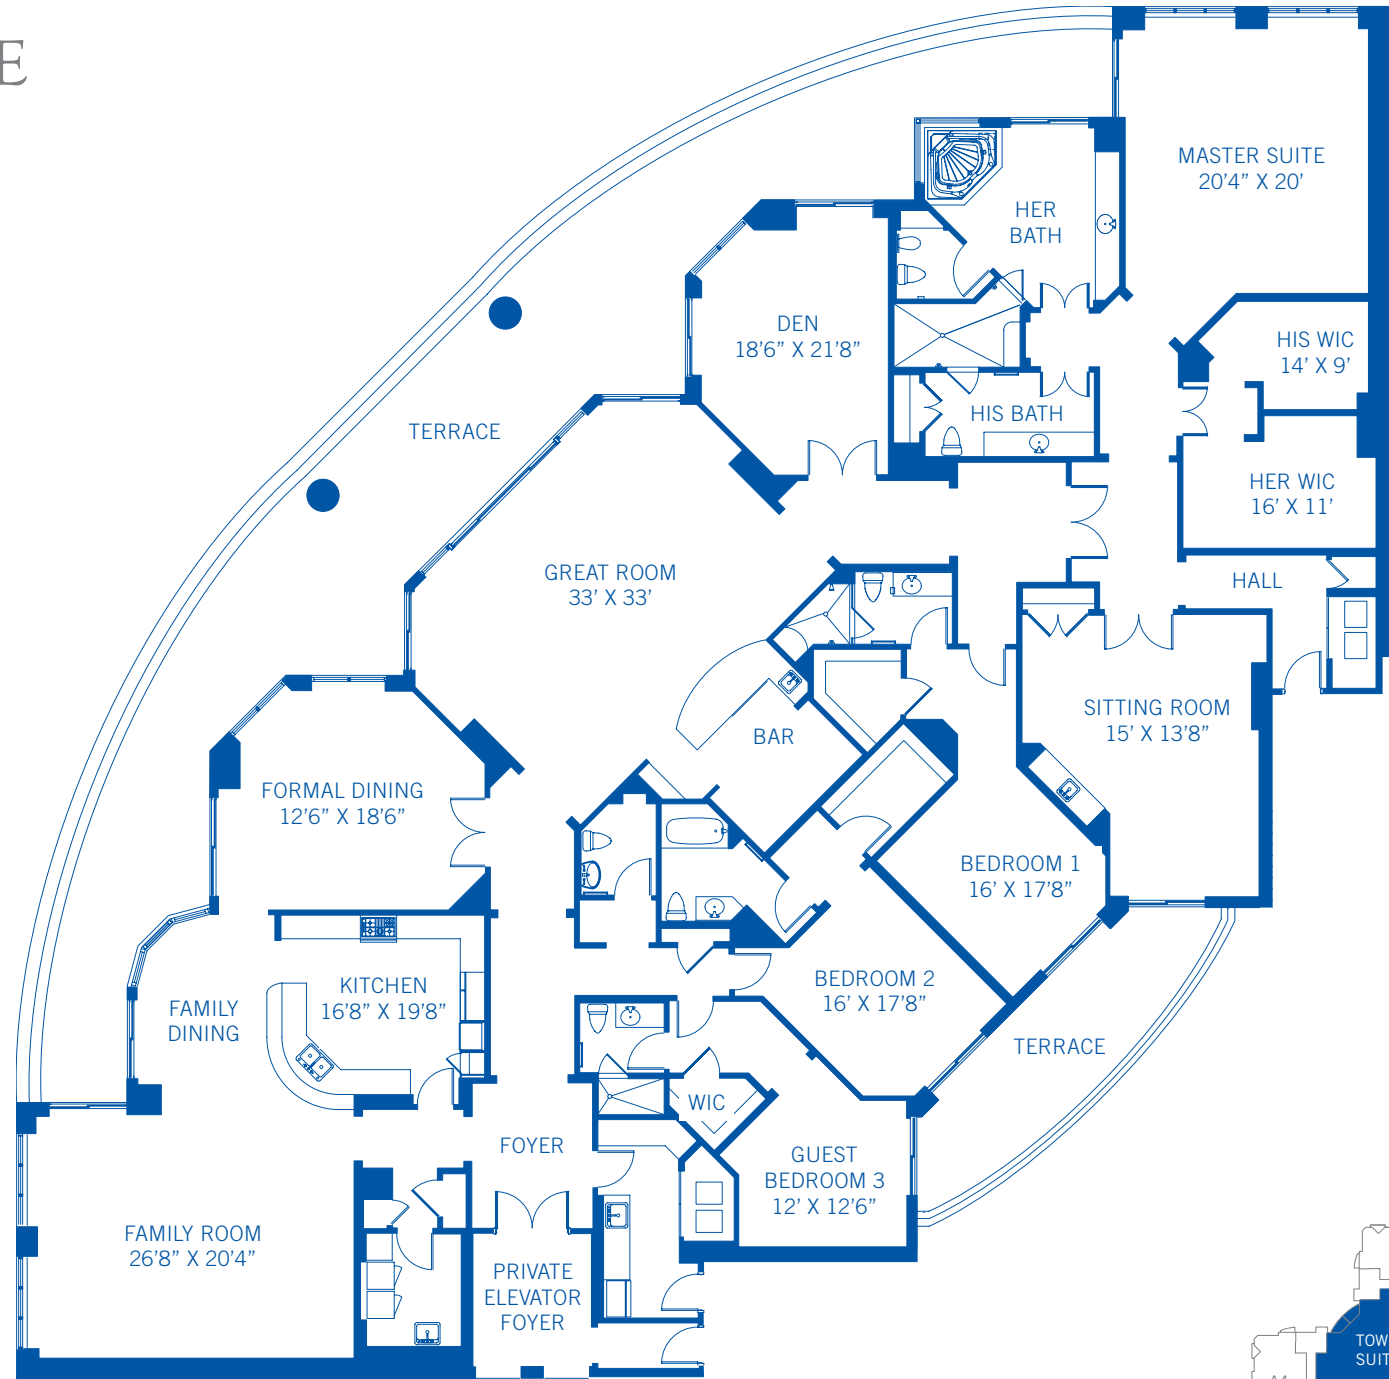

RESIDENCE
TOWER SUITE

4 BEDROOM
 5.5 BATHROOM
 FAMILY ROOM
 FORMAL DINING ROOM
 DEN
 SITTING ROOM
 PRIVATE ELEVATOR FOYER

LIVING AREA:
 7,445 SQ. FT.
 691.66 M²

BALCONY TERRACE:
 1,735 SQ. FT.
 161.18 M²

TOTAL AREA:
 9,180 SQ. FT.
 852.85 M²

Layout is for conceptual purposes only. Tower Suite residences is delivered unfinished. See sales center for details.