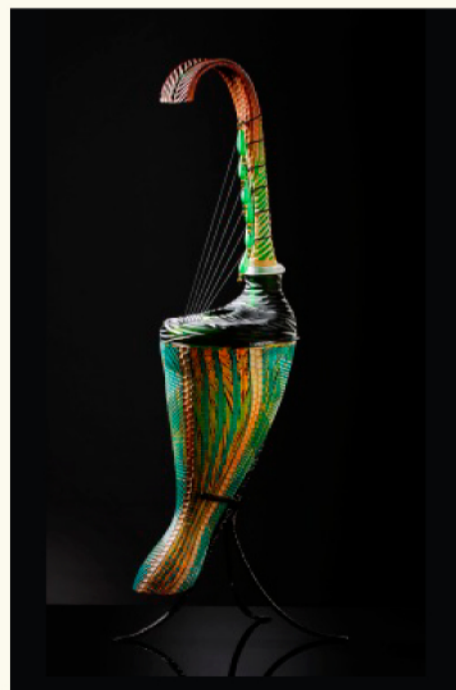

Habatat Galleries
Davide Salvatore
 "Foia #10", 2009
 57 x 11.75 x 11.75"
 Blown, carved
 and laminated glass

Habatat Galleries
Ann Wolff
 "Lucifer", 2005
 19.75 x 20.5 x 11.75"
 Kiln casted